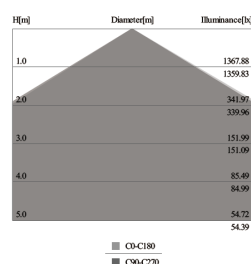

Catalogue number	LED PANEL	Dimensions/mm	Lumens Flux/lm WW/NW/CW	Picture
<b>7PAN145 WW/NW/CW</b>	CIRCLE 7W	145	500/600/550	
<b>10PAN180 WW/NW/CW</b>	CIRCLE 10W	180	800/900/950	
<b>12PAN200 WW/NW/CW</b>	CIRCLE 12W	200	1000/1100/1050	
<b>15PAN220 WW/NW/CW</b>	CIRCLE 15W	220	1200/1300/1250	
<b>15PAN240 WW/NW/CW</b>	CIRCLE 15W	240	1200/1300/1250	
<b>18PAN300 WW/NW/CW</b>	CIRCLE 18W	300	1600/1700/1650	
<b>48PAN600 WW/NW/CW</b>	CIRCLE 48W	600	4300/4700/4500	

<b>18PAN3060 WW/NW/CW</b>	RECTANGLE 18W	300x600	1600/1700/1650	
<b>25PAN3060 WW/NW/CW</b>	RECTANGLE 25W	300x600	2300/2400/2350	
<b>30PAN3060 WW/NW/CW</b>	RECTANGLE 30W	300x600	2800/2900/2850	
<b>20PAN15120 WW/NW/CW</b>	RECTANGLE 20W	150x1200	1700/1800/1850	
<b>40PAN30120 WW/NW/CW</b>	RECTANGLE 40W	300x1200	3800/3900/3850	
<b>48PAN30120 WW/NW/CW</b>	RECTANGLE 48W	300x1200	4600/4700/4650	
<b>60PAN30120 WW/NW/CW</b>	RECTANGLE 60W	300x1200	5700/5900/5800	
<b>48PAN30150 WW/NW/CW</b>	RECTANGLE 48W	300x1500	4500/4600/4550	
<b>60PAN60120 WW/NW/CW</b>	RECTANGLE 60W	600x1200	5200/5300/5250	
<b>70PAN60120 WW/NW/CW</b>	RECTANGLE 70W	600x1200	6700/6800/6750	

**Colour temperature: WARM WHITE 2800-3500K, NEUTRAL WHITE 4000-4500K, COOL WHITE 6000-6500K**

Input Voltage: AC85-265V / Output Voltage: DC30-40V

Power Factor: 0,95 / Thickness: 12,5mm

IP: 41 / Warranty: 2 years

Distribution Curve of Meridian

LED Panel 36W 600x600mm  
Illumination Cone Curve

Conical Intensity Distribution Curve of Max Intensity

Catalogue number	LED PANEL	Dimensions/mm	Lumens Flux/Im WW/NW/CW	Picture
<b>40PANW3080 WW/NW/CW</b>	RECTANGLE 40W	300x800	3800/3900/3850	
<b>48PANW3080 WW/NW/CW</b>	RECTANGLE 48W	300x800	4600/4700/4650	
<b>48PANW30120 WW/NW/CW</b>	RECTANGLE 48W	300x1200	4600/4700/4650	
<b>60PANW30120 WW/NW/CW</b>	RECTANGLE 60W	300x1200	5800/5900/5850	