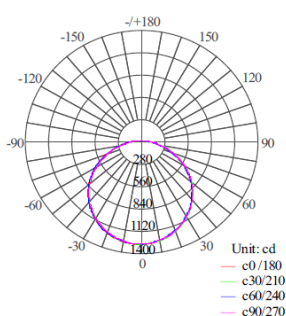

Catalogue number	LED PANEL	Dimensions/mm	Lumens Flux/lm WW/NW/CW	Picture
<b>7PAN145 WW/NW/CW</b>	CIRCLE 7W	145	500/600/550	
<b>10PAN180 WW/NW/CW</b>	CIRCLE 10W	180	800/900/950	
<b>12PAN200 WW/NW/CW</b>	CIRCLE 12W	200	1000/1100/1050	
<b>15PAN220 WW/NW/CW</b>	CIRCLE 15W	220	1200/1300/1250	
<b>15PAN240 WW/NW/CW</b>	CIRCLE 15W	240	1200/1300/1250	
<b>18PAN300 WW/NW/CW</b>	CIRCLE 18W	300	1600/1700/1650	
<b>48PAN600 WW/NW/CW</b>	CIRCLE 48W	600	4300/4700/4500	

<b>18PAN3060 WW/NW/CW</b>	RECTANGLE 18W	300x600	1600/1700/1650	
<b>25PAN3060 WW/NW/CW</b>	RECTANGLE 25W	300x600	2300/2400/2350	
<b>30PAN3060 WW/NW/CW</b>	RECTANGLE 30W	300x600	2800/2900/2850	
<b>20PAN15120 WW/NW/CW</b>	RECTANGLE 20W	150x1200	1700/1800/1850	
<b>40PAN30120 WW/NW/CW</b>	RECTANGLE 40W	300x1200	3800/3900/3850	
<b>48PAN30120 WW/NW/CW</b>	RECTANGLE 48W	300x1200	4600/4700/4650	
<b>60PAN30120 WW/NW/CW</b>	RECTANGLE 60W	300x1200	5700/5900/5800	
<b>48PAN30150 WW/NW/CW</b>	RECTANGLE 48W	300x1500	4500/4600/4550	
<b>60PAN60120 WW/NW/CW</b>	RECTANGLE 60W	600x1200	5200/5300/5250	
<b>70PAN60120 WW/NW/CW</b>	RECTANGLE 70W	600x1200	6700/6800/6750	

Distribution Curve of Meridian

LED Panel 36W 600x600mm  
Illumination Cone Curve

Conical Intensity Distribution Curve of Max Intensity

Catalogue number	LED PANEL	Dimensions/mm	Lumens Flux/Im WW/NW/CW	Picture
<b>40PANW3080 WW/NW/CW</b>	RECTANGLE 40W	300x800	3800/3900/3850	
<b>48PANW3080 WW/NW/CW</b>	RECTANGLE 48W	300x800	4600/4700/4650	
<b>48PANW30120 WW/NW/CW</b>	RECTANGLE 48W	300x1200	4600/4700/4650	
<b>60PANW30120 WW/NW/CW</b>	RECTANGLE 60W	300x1200	5800/5900/5850	