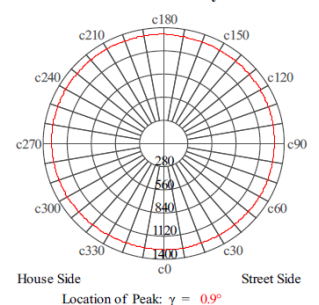

Catalogue number	LED PANEL	Dimensions/mm	Lumens Flux/lm WW/NW/CW	Picture
<b>7PAN145 WW/NW/CW</b>	CIRCLE 7W	145	500/600/550	
<b>10PAN180 WW/NW/CW</b>	CIRCLE 10W	180	800/900/950	
<b>12PAN200 WW/NW/CW</b>	CIRCLE 12W	200	1000/1100/1050	
<b>15PAN220 WW/NW/CW</b>	CIRCLE 15W	220	1200/1300/1250	
<b>15PAN240 WW/NW/CW</b>	CIRCLE 15W	240	1200/1300/1250	
<b>18PAN300 WW/NW/CW</b>	CIRCLE 18W	300	1600/1700/1650	
<b>48PAN600 WW/NW/CW</b>	CIRCLE 48W	600	4300/4700/4500	

Distribution Curve of Meridian

LED Panel 36W 600x600mm  
Illumination Cone Curve

Conical Intensity Distribution Curve of Max Intensity

Catalogue number	LED PANEL	Dimensions/mm	Lumens Flux/Im WW/NW/CW	Picture
<b>40PANW3080 WW/NW/CW</b>	RECTANGLE 40W	300x800	3800/3900/3850	
<b>48PANW3080 WW/NW/CW</b>	RECTANGLE 48W	300x800	4600/4700/4650	
<b>48PANW30120 WW/NW/CW</b>	RECTANGLE 48W	300x1200	4600/4700/4650	
<b>60PANW30120 WW/NW/CW</b>	RECTANGLE 60W	300x1200	5800/5900/5850	